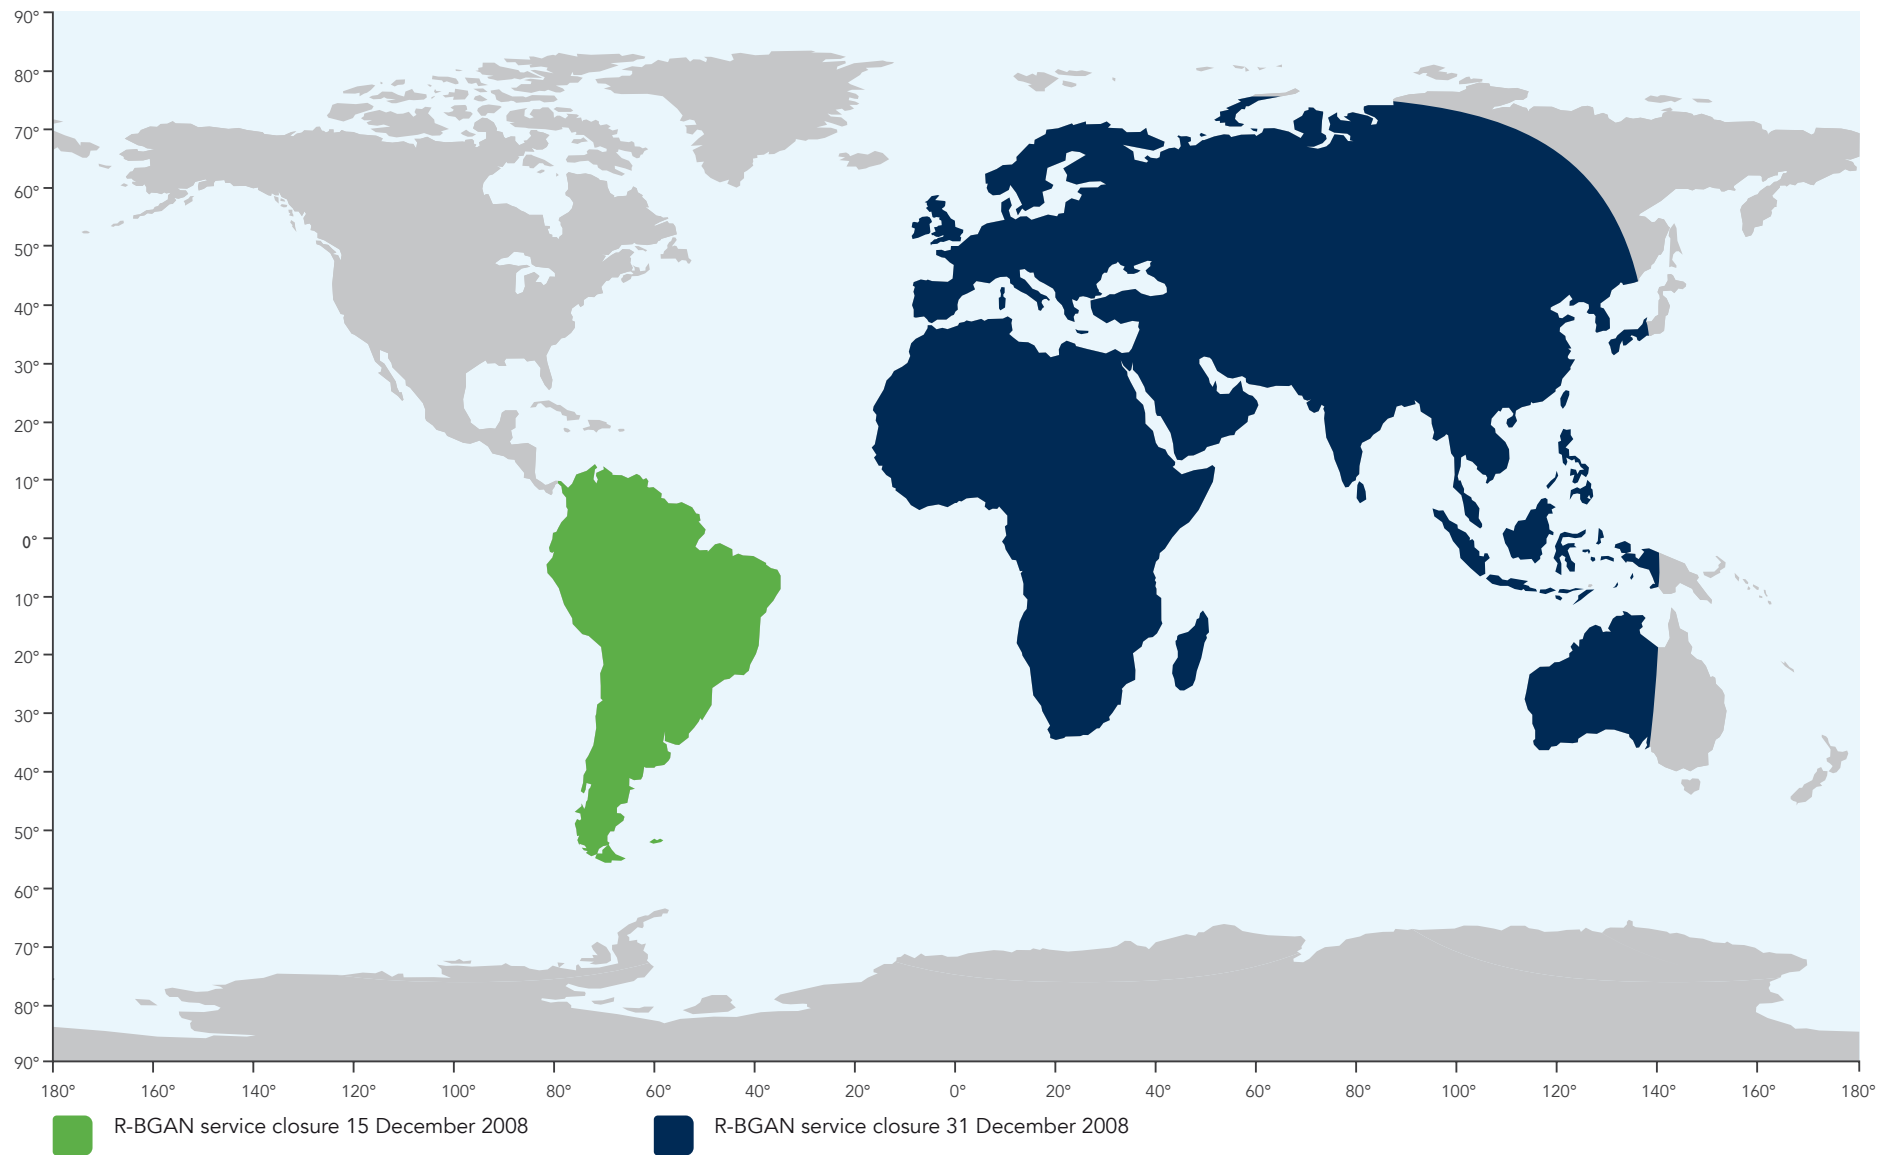

R-BGAN service closure

The map depicts Inmarsat's expectations of coverage, but does not represent a guarantee of service.
The availability of service at the edge of coverage areas fluctuates depending on various conditions.
R-BGAN closure. July 2008