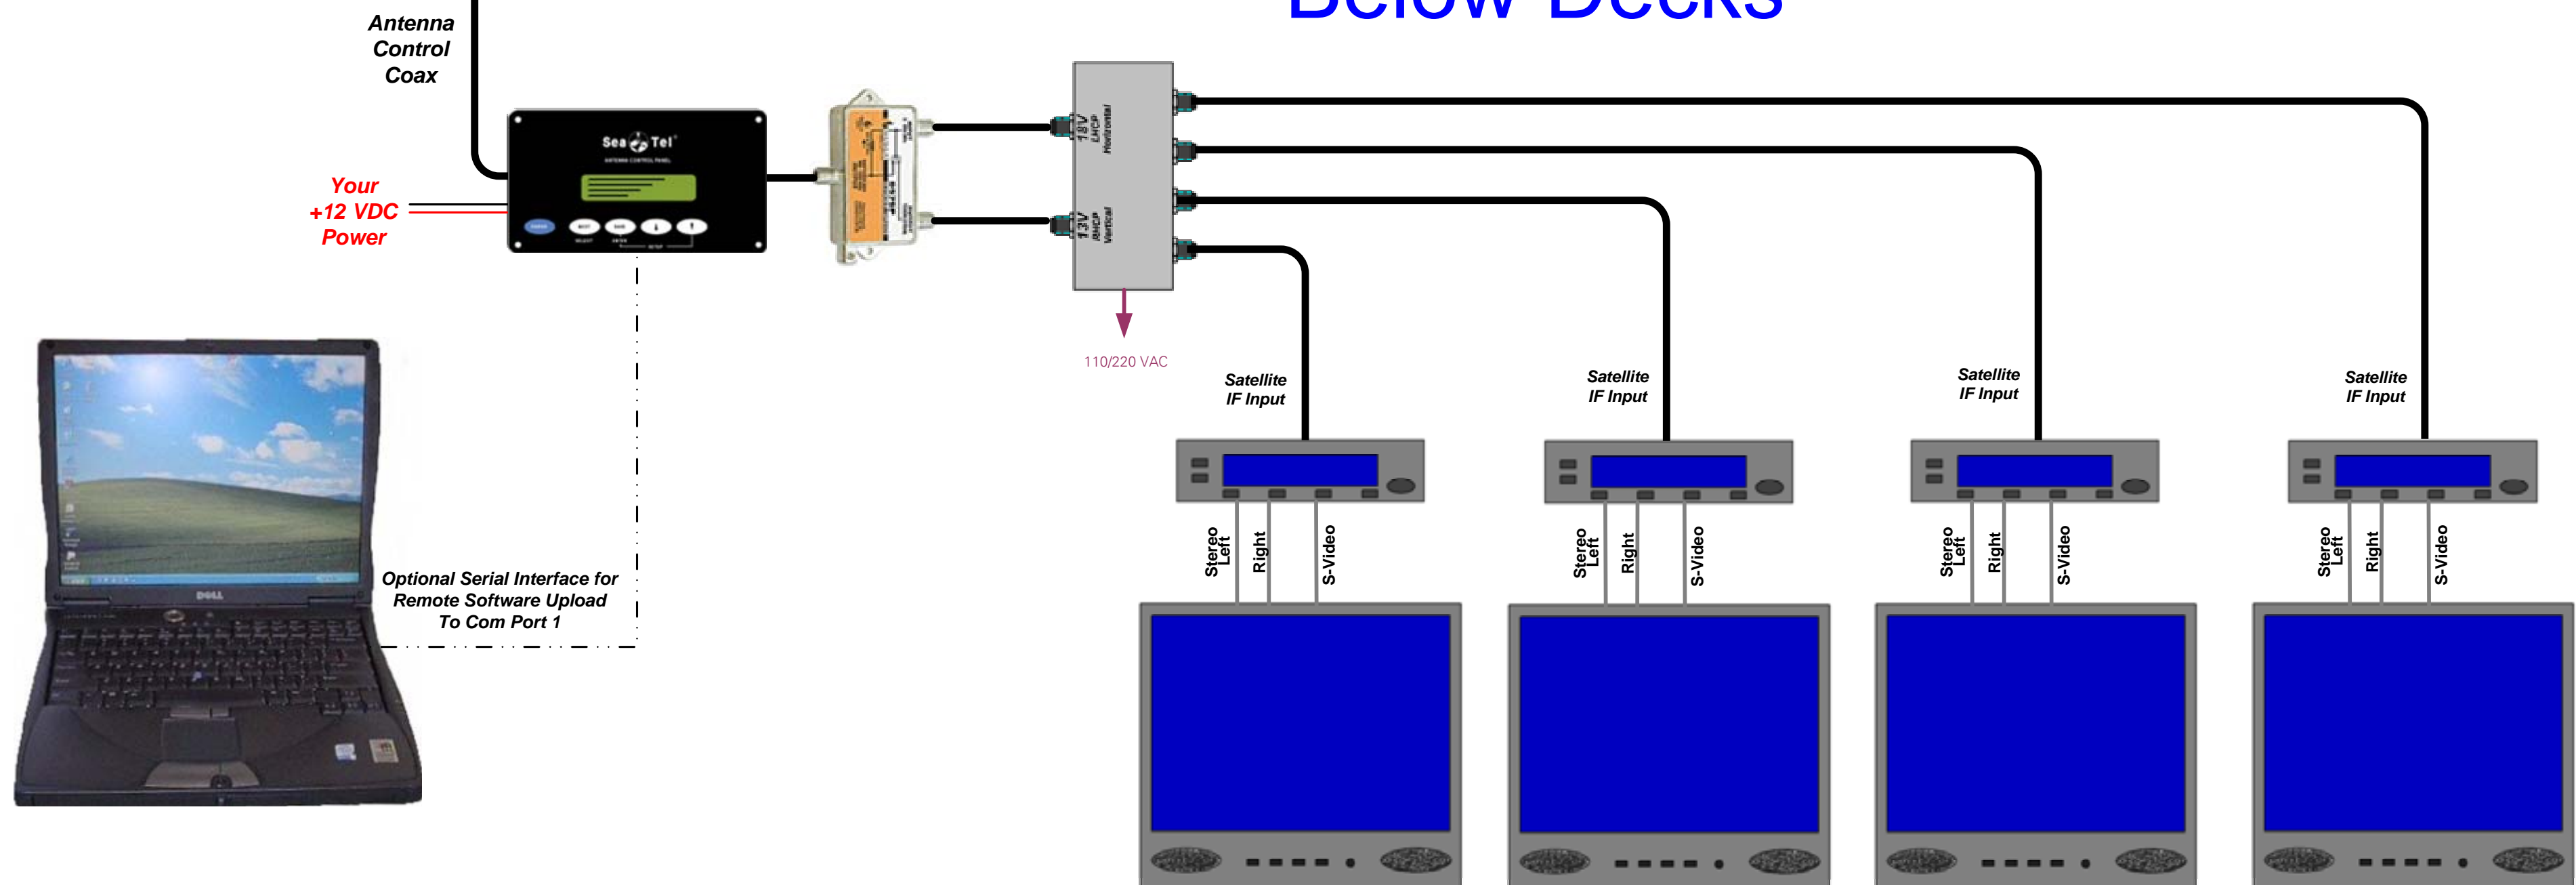

**Coastal 14M
TVRO Antenna
(with Ku-Band LNB)**

**Above Decks
Below Decks**

**Your
Below Decks Cables,
Satellite Receiver(s) and Television(s)**
Configuration for 3 or more receivers