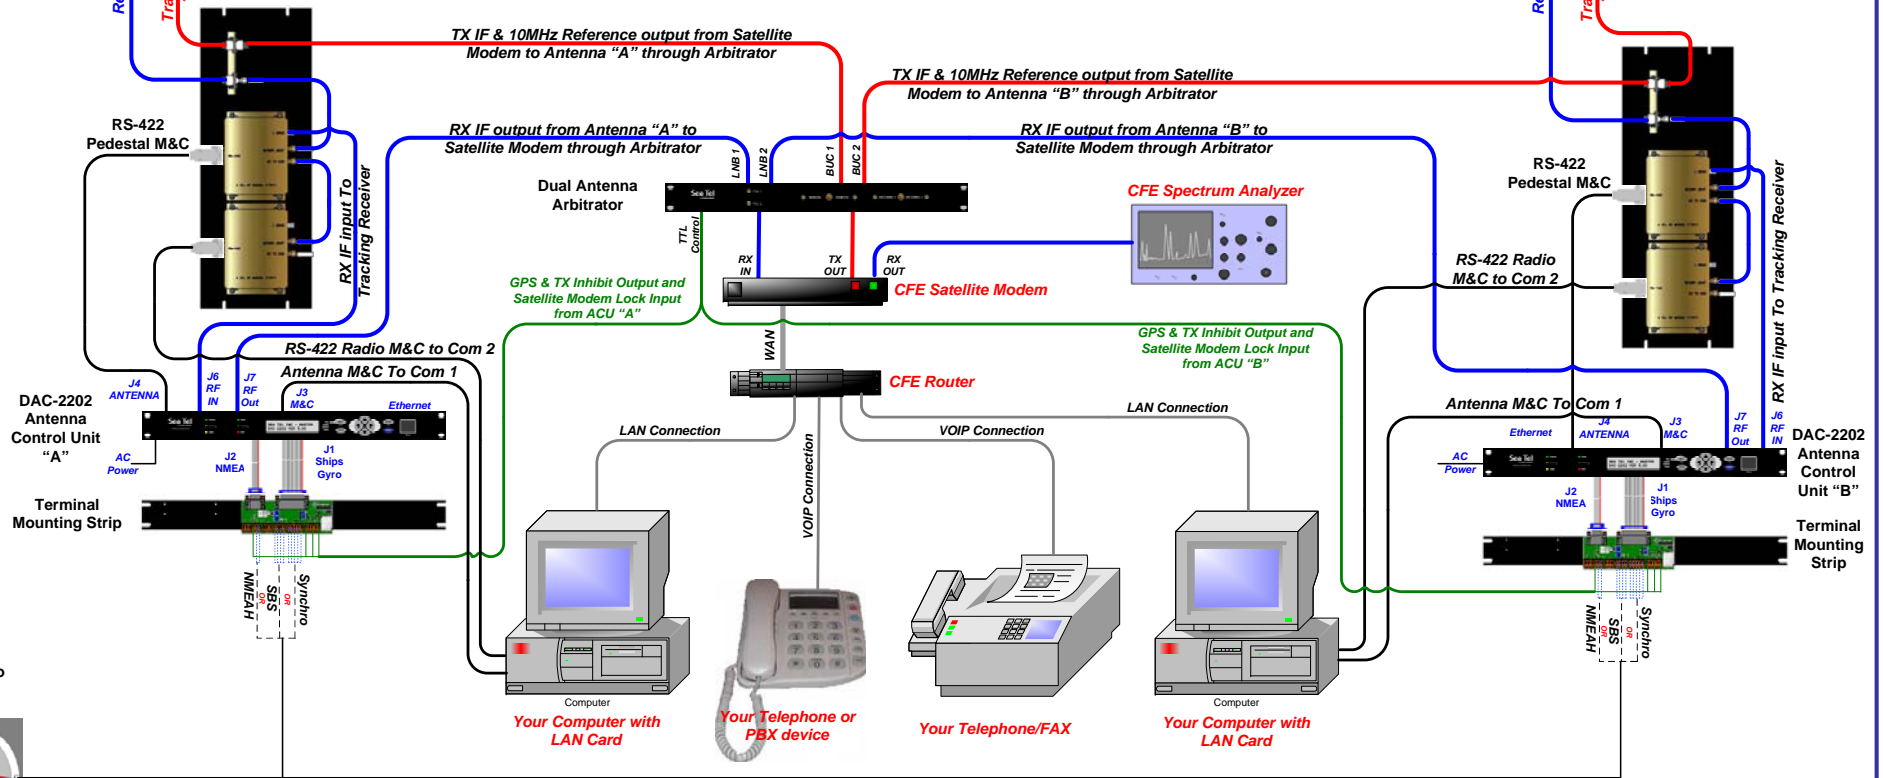

**Series 06RZA  
Antenna "A"**

**Series 06RZA  
Antenna "B"**

# Above Decks Below Decks

110/220 VAC  
Power Input

110/220 VAC  
Power Input

Ships Gyro  
Compass