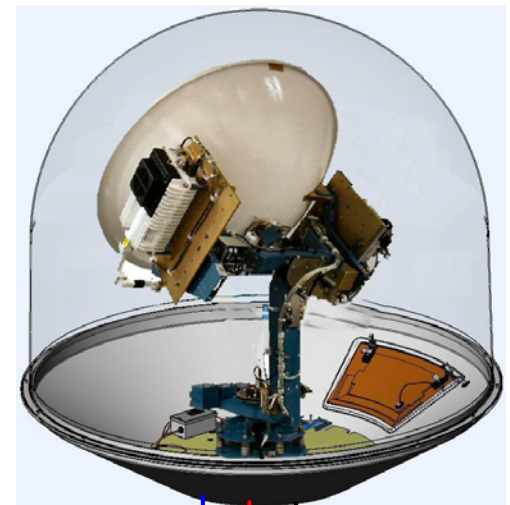

**Series 06RZA  
Antenna "A"**

**Series 06RZA  
Antenna "B"**

# Above Decks Below Decks

110/220 VAC  
Power Input

110/220 VAC  
Power Input

Ships Gyro  
Compass