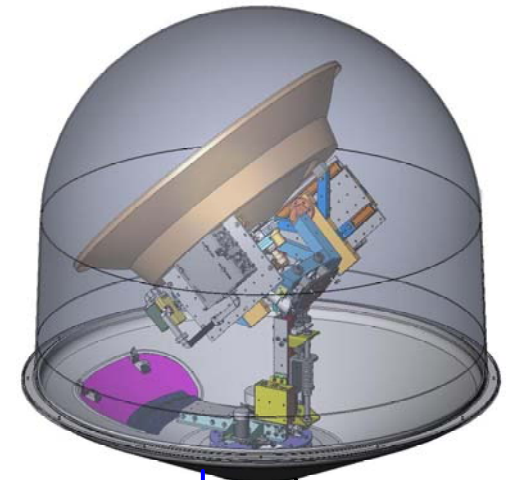

**Series 09
Antenna "A"**

**Series 09
Antenna "B"**

Above Decks Below Decks

110/220 VAC
Power Input

110/220 VAC
Power Input