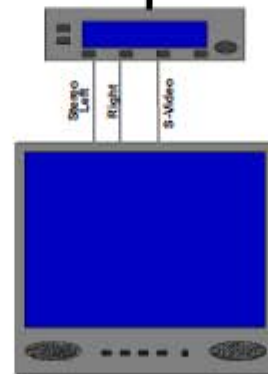

**ST 24
US/DLA/AUSSAT
TVRO Antenna**

**Above Decks
Below Decks**

Antenna
Control
Coax

CFE Active
Multiswitch

TO 110/220
VAC Supply

GACP Rear Panel View

GACP Front Panel View

Graphic
Antenna
Control
Panel

Optional Serial Interface for
Remote Software Upload
To Com Port

Your
+12 VDC
Power

Satellite
IF Input

Satellite
IF Input

Satellite
IF Input

Satellite
IF Input

**Your
Below Decks Cables,
Satellite Receiver(s) and Television(s)**