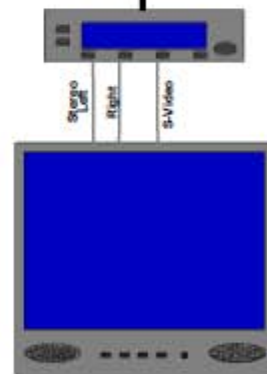

**ST 24
US/DLA/AUSSAT
TVRO Antenna**

**Above Decks
Below Decks**

Antenna
Control
Coax

CFE Active
Multiswitch

TO 110/220
VAC Supply

GACP Rear Panel View

GACP Front Panel View

Graphic
Antenna
Control
Panel

Optional Serial Interface for
Remote Software Upload
To Com Port

Your
+12 VDC
Power

Satellite
IF Input

Satellite
IF Input

Satellite
IF Input

Satellite
IF Input

**Your
Below Decks Cables,
Satellite Receiver(s) and Television(s)**