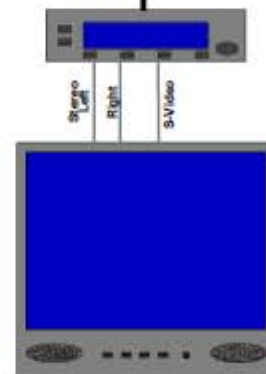

**ST 24
US/DLA/AUSSAT
TVRO Antenna**

**Above Decks
Below Decks**

Antenna
Control
Coax

CFE Active
Multiswitch

TO 110/220
VAC Supply

GACP Rear Panel View

GACP Front Panel View

Graphic
Antenna
Control
Panel

Optional Serial Interface for
Remote Software Upload
To Com Port

Your
+12 VDC
Power

Satellite
IF Input

Satellite
IF Input

Satellite
IF Input

Satellite
IF Input

**Your
Below Decks Cables,
Satellite Receiver(s) and Television(s)**