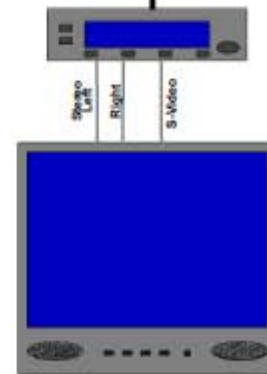

**ST 24
US/DLA/AUSSAT
TVRO Antenna**

**Above Decks
Below Decks**

Antenna
Control
Coax

CFE Active
Multiswitch

TO 110/220
VAC Supply

GACP Rear Panel View

GACP Front Panel View

Graphic
Antenna
Control
Panel

Optional Serial Interface for
Remote Software Upload
To Com Port

Your
+12 VDC
Power

Satellite
IF Input

Satellite
IF Input

Satellite
IF Input

Satellite
IF Input

**Your
Below Decks Cables,
Satellite Receiver(s) and Television(s)**