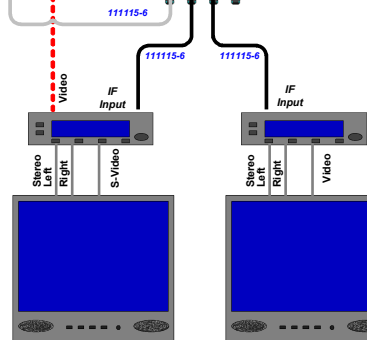

**Optional Computer  
w/LAN Card and  
Ethernet Cable**

Spare  
Coax  
Cable  
(Grey)

**(OPTIONAL)  
TSC-10 Touch  
Screen Controller**

RJ-45  
Ethernet

BNC  
Composite  
Video

Antenna  
Control  
Coax  
Cable  
(Red)

DE-9  
M&C

Optional Video Cable

**DAC-2200  
Antenna  
Control Unit**

NMEA  
Synchron  
OR  
SBS

Matrix  
Switich

**Your Below Decks Cables, Satellite  
Receivers and Televisions**

**Ships Gyro  
Compass**