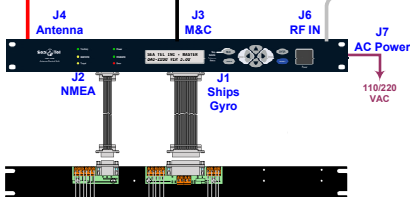

**Series xx04  
TVRO Antenna  
with Dual Ku  
(Linear or  
Circular) LNB**

*Above Decks*  
-----  
*Below Decks*

**Set of six coaxes**

- IF Coax Cable - Low Band Vertical (Blue) or RHCP
- IF Coax Cable - Low Band Horizontal (White) or LHCP
- IF Coax Cable - High Band Vertical (Green)
- IF Coax Cable - High Band Horizontal (Black)

**Optional Computer  
w/LAN Card and  
Ethernet Cable**

Spare  
Coax  
Cable  
(Grey)

**(OPTIONAL)  
TSC-10 Touch  
Screen Controller**

RJ-45  
Ethernet

BNC  
Composite  
Video

Antenna  
Control  
Coax  
Cable  
(Red)

DE-9  
M&C

Optional Video Cable

**DAC-2200  
Antenna  
Control Unit**

NMEA  
Synchron  
OR  
SBS

Matrix  
Switich

**Your Below Decks Cables, Satellite  
Receivers and Televisions**

**Ships Gyro  
Compass**