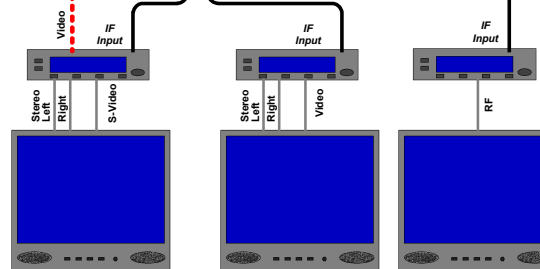

Series xx04  
TVRO Antenna

Above Decks  
Below Decks

Set of six coaxes

- IF Coax Cable - Low Band Vertical (Blue) or RHCP
- IF Coax Cable - Low Band Horizontal (White) or LHCP
- IF Coax Cable - High Band Vertical (Green)
- IF Coax Cable - High Band Horizontal (Black)

Optional Computer  
w/LAN Card and  
Ethernet Cable

Optional Video Cable

RJ-45  
Ethernet

BNC  
Composite  
Video

(OPTIONAL)  
TSC-10 Touch  
Screen Controller

DE-9  
M&C

Antenna Control Coax Cable (Red)

Spare Coax Cable (Grey)

Matrix  
Switch

DAC-2200  
Antenna  
Control Unit

J7  
AC Power  
110/220  
VAC

Your  
Below  
Decks  
Cables,  
Satellite  
Receivers  
and  
Televisions

Ships Gyro  
Compass

NMEA  
S-Video  
OR  
SBS