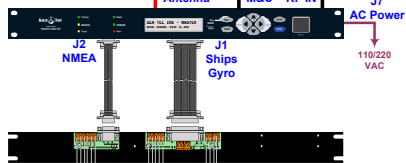

Series xx04  
TVRO Antenna

Above Decks  
Below Decks

Set of six coaxes

- IF Coax Cable - Low Band Vertical (Blue) or RHCP
- IF Coax Cable - Low Band Horizontal (White) or LHCP
- IF Coax Cable - High Band Vertical (Green)
- IF Coax Cable - High Band Horizontal (Black)

Optional Computer  
w/LAN Card and  
Ethernet Cable

Optional Video Cable

RJ-45  
Ethernet

BNC  
Composite  
Video

(OPTIONAL)  
TSC-10 Touch  
Screen Controller

DE-9  
M&C

Antenna Control Coax Cable (Red)

Spare Coax Cable (Grey)

Matrix  
Switch

DAC-2200  
Antenna  
Control Unit

J7  
AC Power  
110/220  
VAC

Your  
Below  
Decks  
Cables,  
Satellite  
Receivers  
and  
Televisions

Ships Gyro  
Compass

NMEA  
S-Video  
OR  
SBS